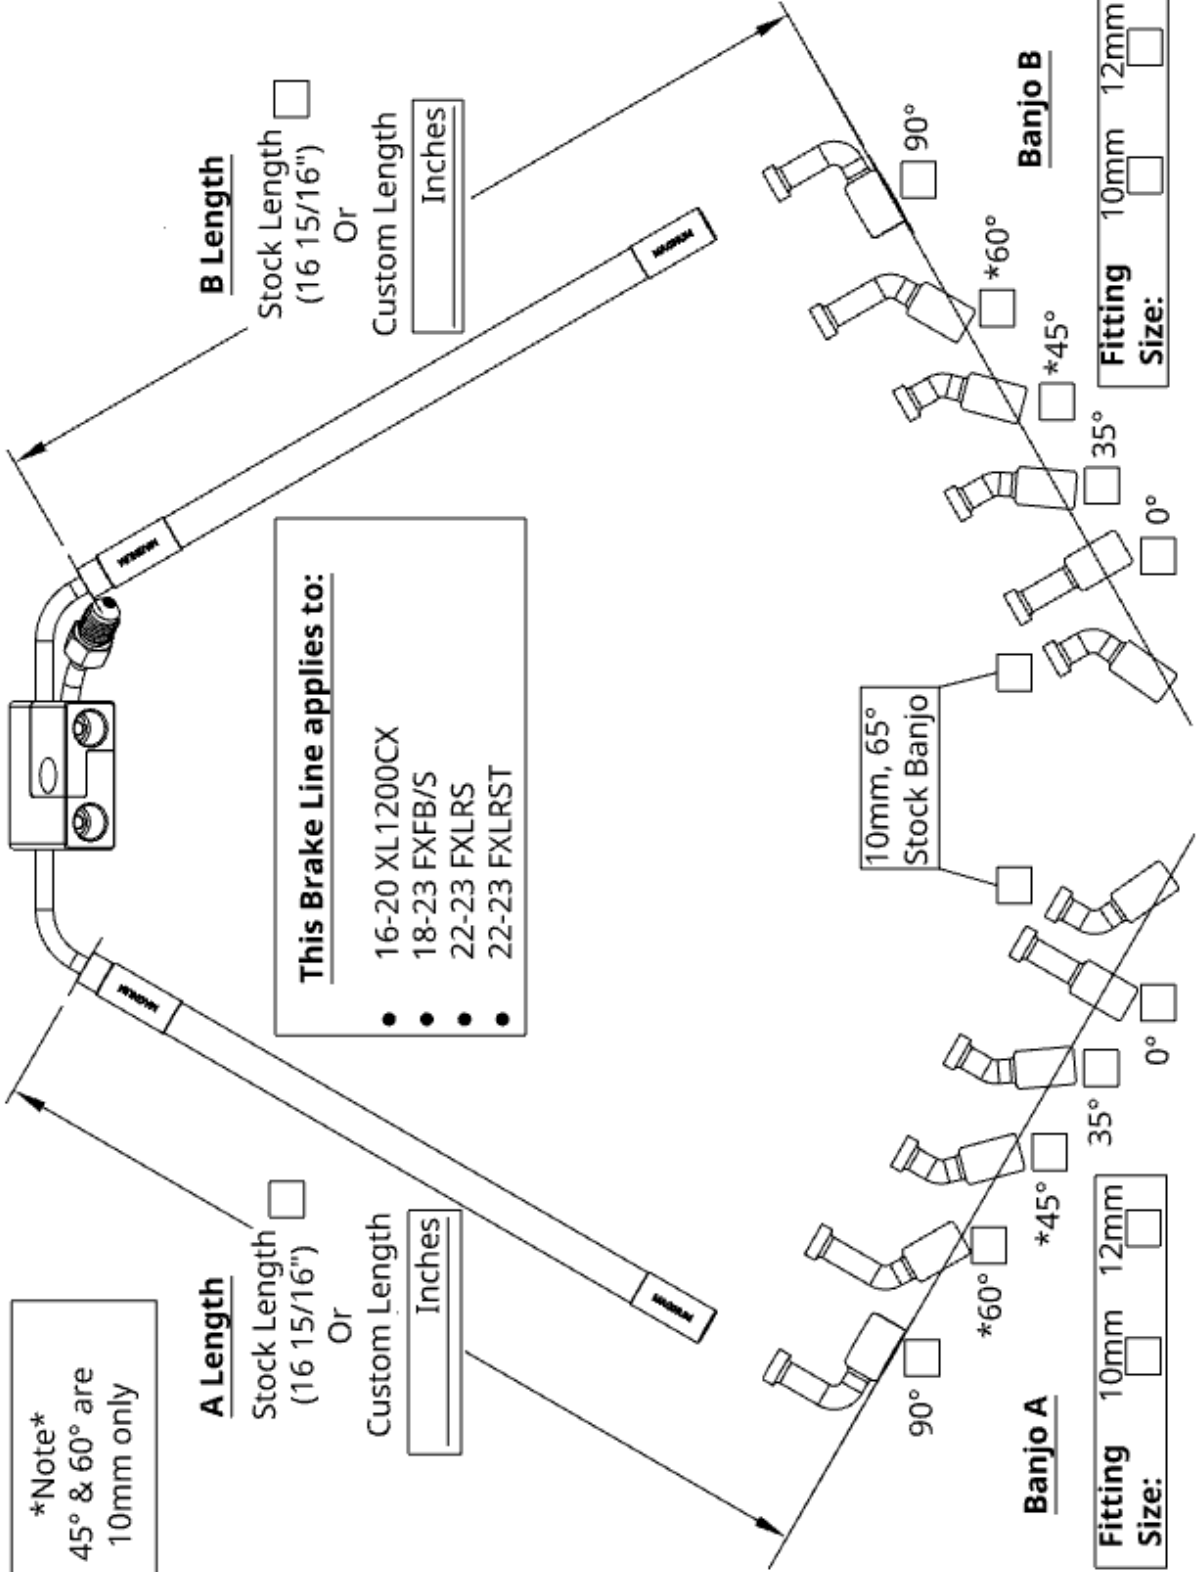

Model and Year must be specified to get stock lengths

\*Note\*  
45° & 60° are 10mm only

**Color Choice:**

XR Black W/ Black Fittings

XR Black W/ Chrome Fittings

XR Stainless Steel W/ Chrome Fittings

**A Length**  
Stock Length (16 15/16")  
Or  
Custom Length  
Inches \_\_\_\_\_

**B Length**  
Stock Length (16 15/16")  
Or  
Custom Length  
Inches \_\_\_\_\_

**This Brake Line applies to:**

- 16-20 XL1200CX
- 18-23 FXFB/S
- 22-23 FXLRS
- 22-23 FXLRST

**Banjo A**

Fitting Size: 10mm  12mm

**Banjo B**

Fitting Size: 10mm  12mm

Note:  
10mm is compatible with 3/8"

- 7/16", 90°
- 7/16", 35°
- 7/16", 0°
- 12mm, 90°
- 12mm, 35°
- 12mm, 0°

**Upper Length**

- Stock Length
- Or
- Custom Length

NOTE:  
10mm is compatible with 3/8"